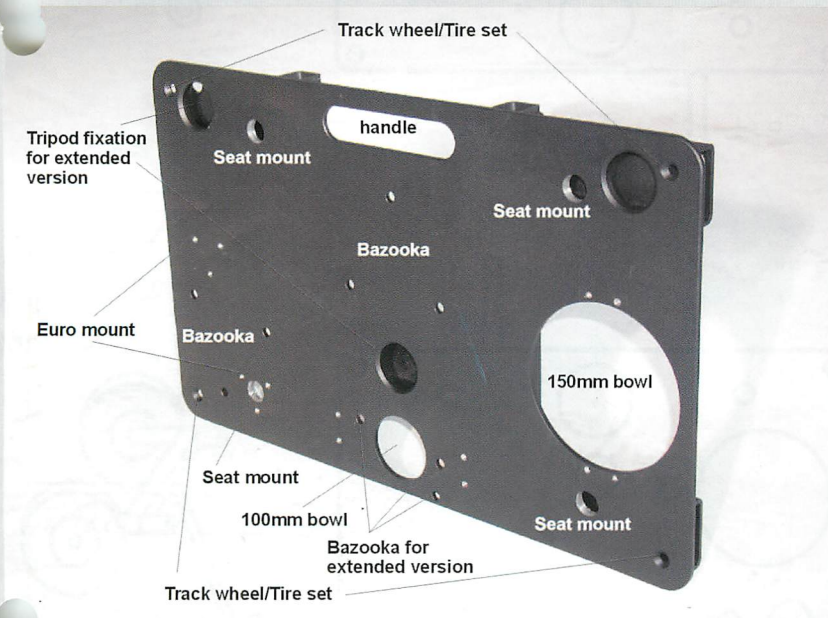

Roller Plate

The smallest dolly solution Panther Broadcast has to offer. A winner in any tricky transport situation. This aluminium base is utmost stable and if it would be too small in a special situation you just double its surface by adding a second roller plate. Made for track and ground the roller plate offers various mounts to accept seat, ball adapter, Euromount etc.

Der kleinste Panther Broadcast Dolly, unübertroffen praktisch, wenn die Transportkapazität begrenzt ist. Die Aluminiumplattform ist äußerst stabil und kann bei Bedarf mit einer zweiten Roller Plate verdoppelt werden. Für Schiene und Studioboden gleichermaßen geeignet, bietet die Roller Plate diverse Aufnahmemöglichkeiten für Sitz, Kugelschale, Euromount etc.

Technical Data:

Weight: 7 kg / 15 lb

Size: 68x42x4cm / 26x16x2inch

Payload: 250 kg / 550 lb

Size doubled: 68x84x4cm / 26x32x2 inch

The Pixy crane or any tripod can be placed into three fixation spots of two connected platforms

Track gauge / Schienenspur: 62 cm (2'1'')

Roller Plate with air-tire and steering-shaft (can be used with a single platform, too)

Connect two Roller Plates without tools

Track gauge / Schienenspur: 36cm (1'2'')