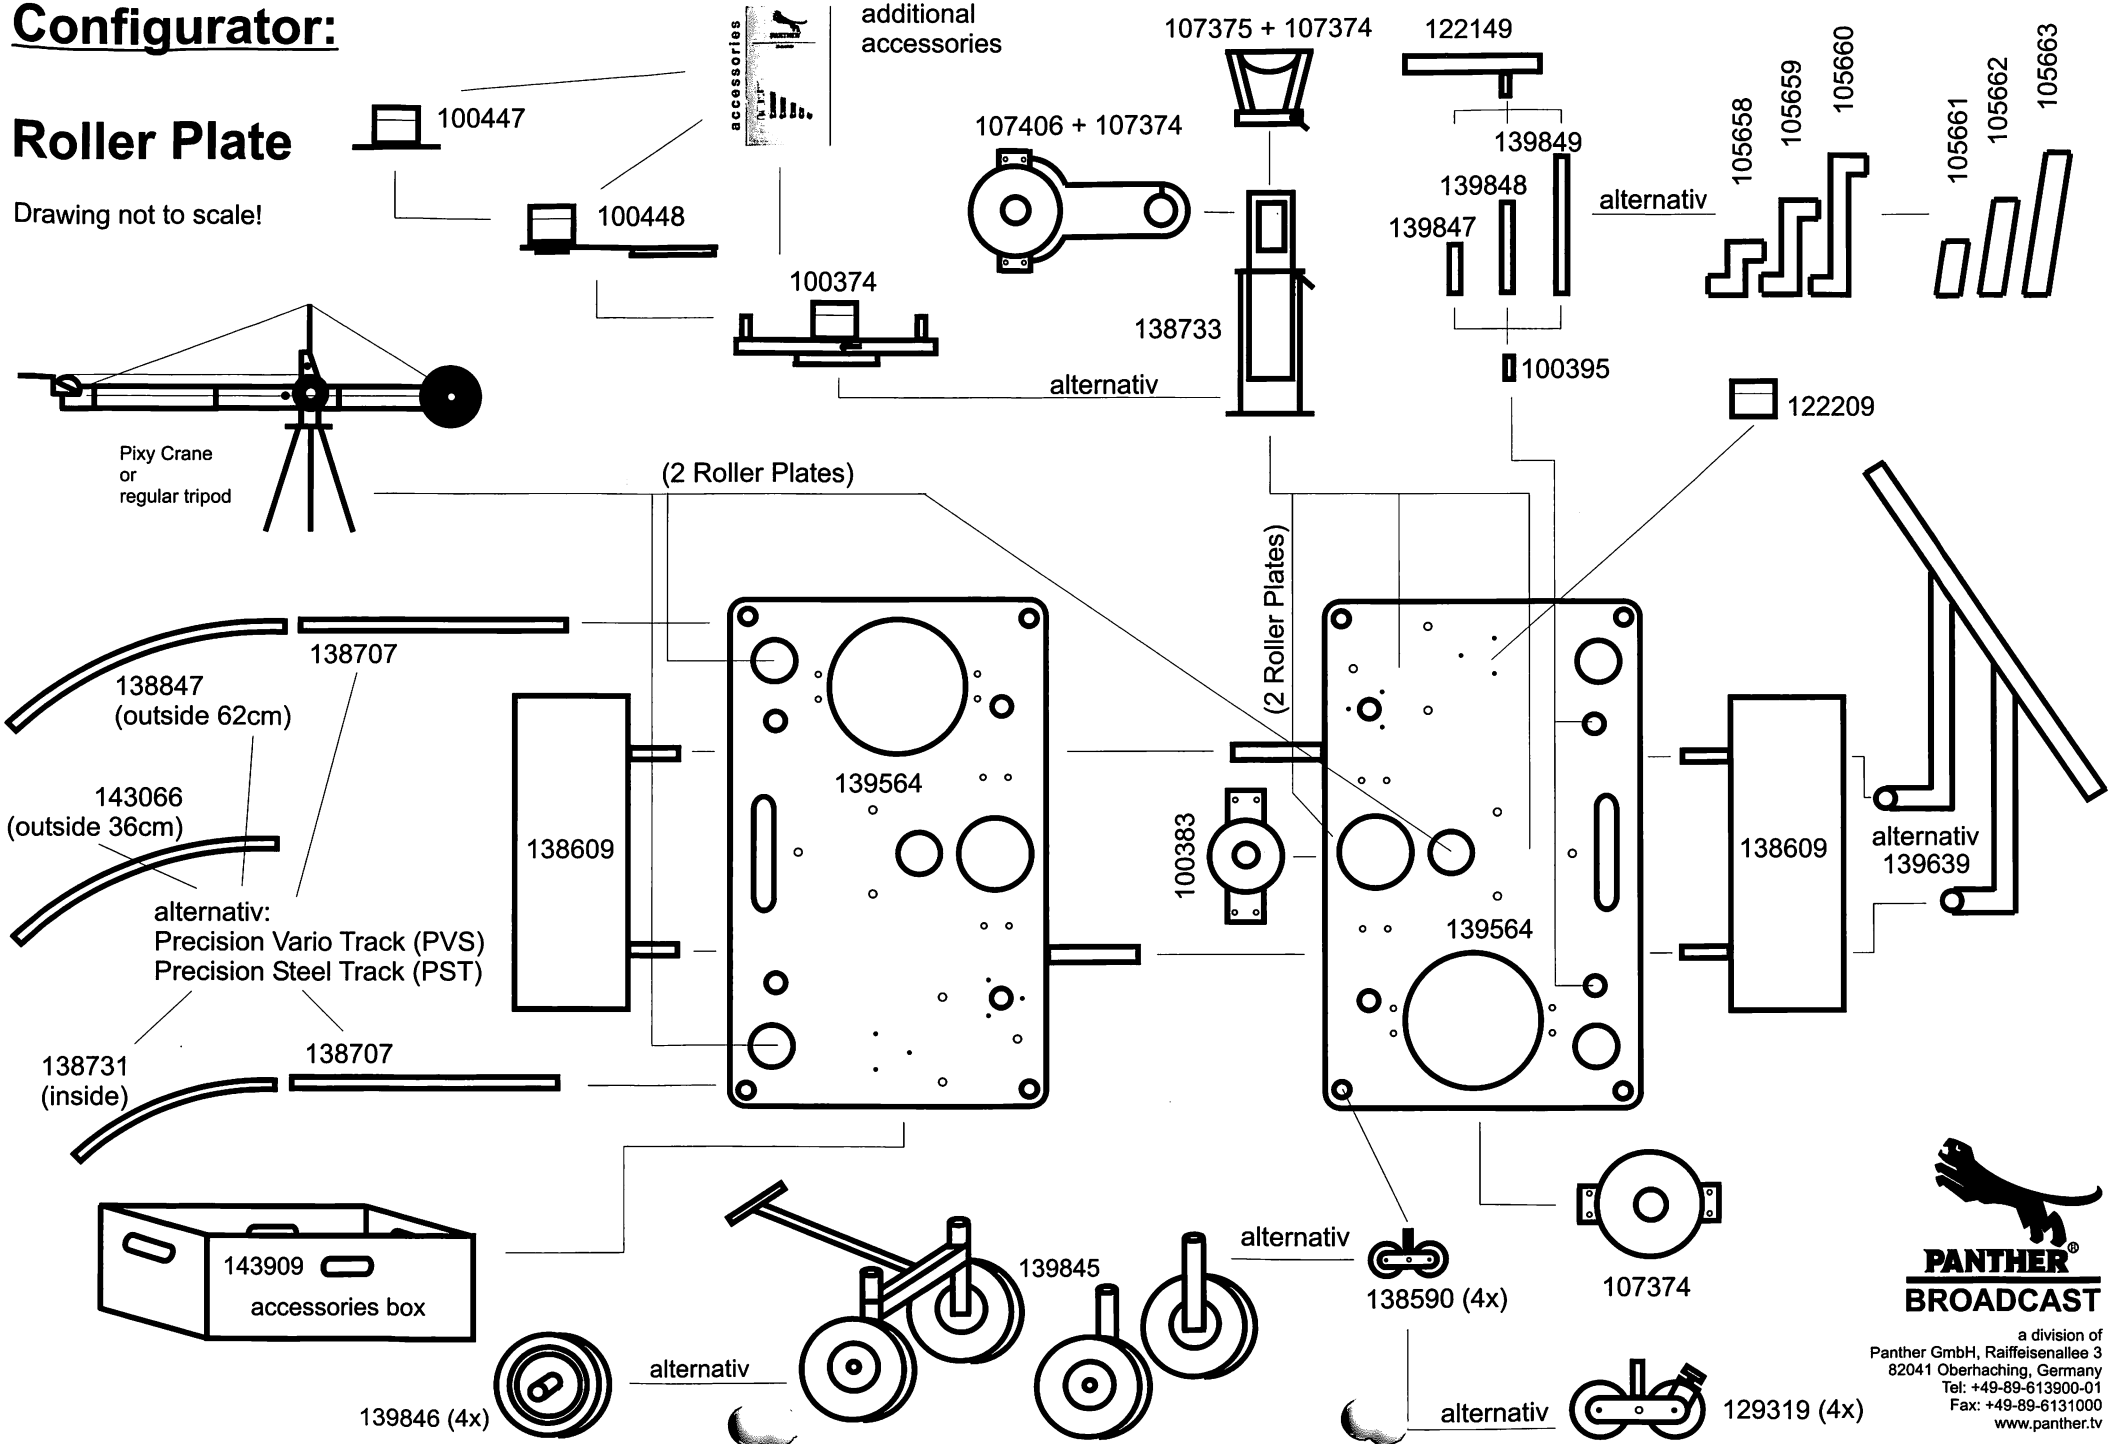

Configurator:

Roller Plate

Drawing not to scale!

a division of
Panther GmbH, Raiffeisenallee 3
82041 Oberhaching, Germany
Tel: +49-89-613900-01
Fax: +49-89-6131000
www.panther.tv