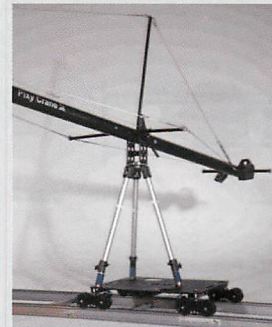

Roller Plate

The smallest dolly solution Panther Broadcast has to offer. A winner in any tricky transport situation. This aluminium base is utmost stable and if it would be too small in a special situation you just double its surface by adding a second roller plate. Made for track and ground the roller plate offers various mounts to accept seat, ball adapter, Euromount etc.

Der kleinste Panther Broadcast Dolly, unübertroffen praktisch, wenn die Transportkapazität begrenzt ist. Die Aluminiumplattform ist äußerst stabil und kann bei Bedarf mit einer zweiten Roller Plate verdoppelt werden. Für Schiene und Studioboden gleichermaßen geeignet, bietet die Roller Plate diverse Aufnahmemöglichkeiten für Sitz, Kugelschale, Euromount etc.

Technical Data:

Weight: 7 kg / 15 lb

Size: 68x42x4cm / 26x16x2inch

Payload: 250 kg / 550 lb

Size doubled: 68x84x4cm / 26x32x2 inch

The Pixy crane or any tripod can be placed into three fixation spots of two connected platforms

Track gauge / Schienenspur: 62 cm (2'1'')

Roller Plate with air-tire and steering-shaft (can be used with a single platform, too)

Connect two Roller Plates without tools

Track gauge / Schienenspur: 36cm (1'2'')